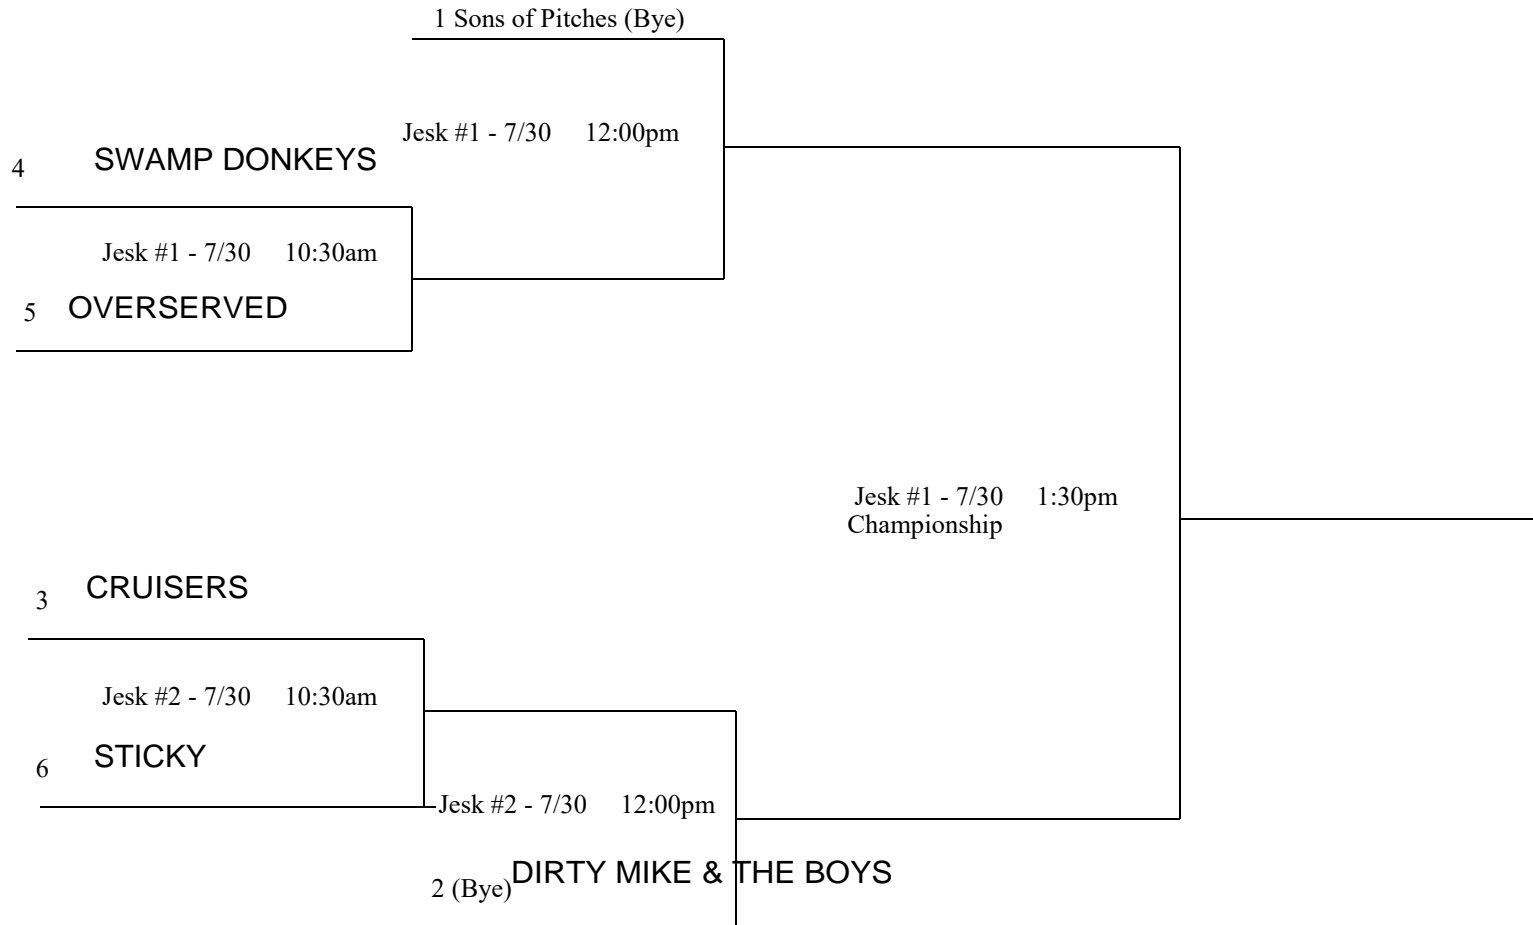

MENS 16 INCH SOFTBALL PLAYOFF SCHEDULE—FRIDAY LEAGUE

Jesk Park—155th and Ridgeland, Oak Forest

Field #1 North East Corner Closest to tennis courts and Ridgeland Ave
Field #2 is South West, furthest from Ridgeland Ave.